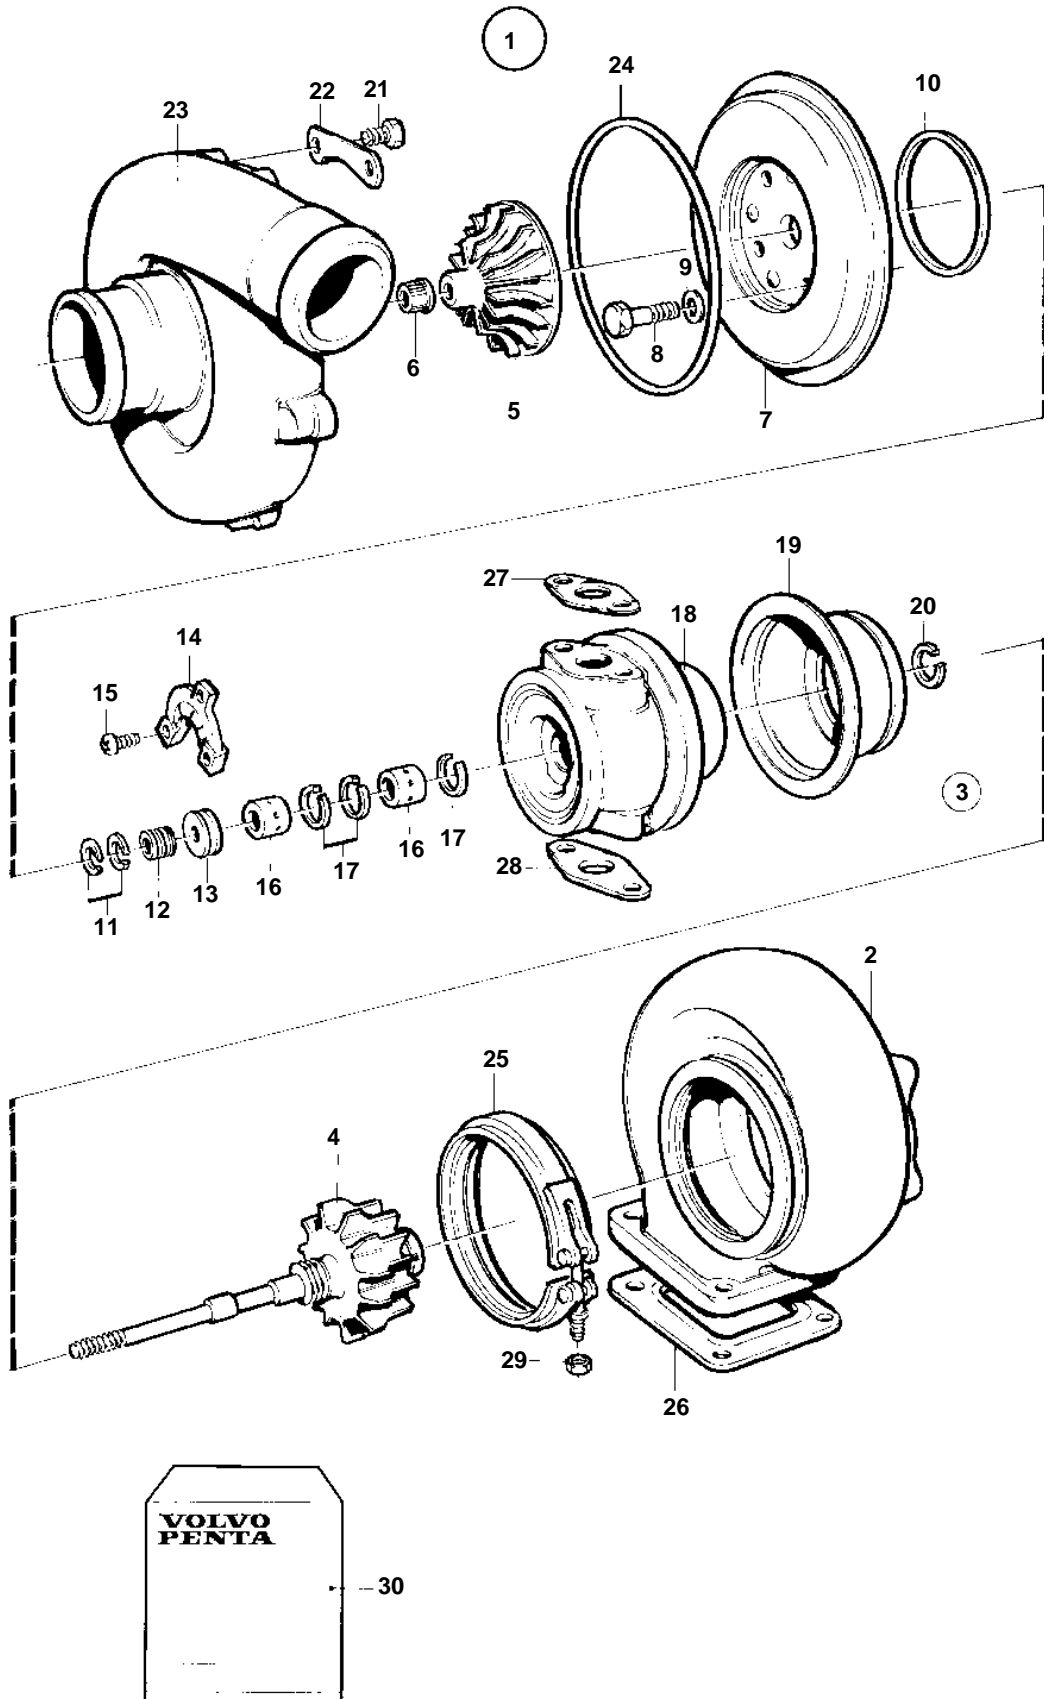

TWD1031VE

TWD1031VE

REF	PART NO.	QTY	DESCRIPTION	NOTES
1	865812	1	Turbocharger	
	3802077	1	Turbocharger, exch, exch	
2		1	· Turbine housing	
3		1	· Rotor unit	
4		1	· · Turbine rotor	
5		1	· · Compressor wheel	
6		1	· · Lock nut	Included in repair kit 273873.
7		1	· · End plate	
8		4	· · Screw	
9		4	· · Washer	
10		1	· · Gasket	
11		2	· · Piston ring	Included in repair kit 273873.
12		1	· · Spacer	Included in repair kit 273873.
13		1	· · Collar	
14		1	· · Thrust bearing	Included in repair kit 273873.
15		3	· · Screw	Included in repair kit 273873.
16		2	· · Bearing	Included in repair kit 273873.
17		3	· · Snap ring	Included in repair kit 273873.
18		1	· · Bearing housing	
19		1	· · Heat shield	
20		1	· · Piston ring	Included in repair kit 273873.
21		8	· Screw	Included in repair kit 273873.
22		4	· Clamp	Included in repair kit 273873.
23		1	· Compressor housing	
24		1	· O-ring	Included in repair kit 273873.
25		1	· Clamp	
26		1	· Gasket	
27		1	· Gasket	
28		1	· Gasket	
29		1	· Lock nut	
30	273873	1	Repair kit	